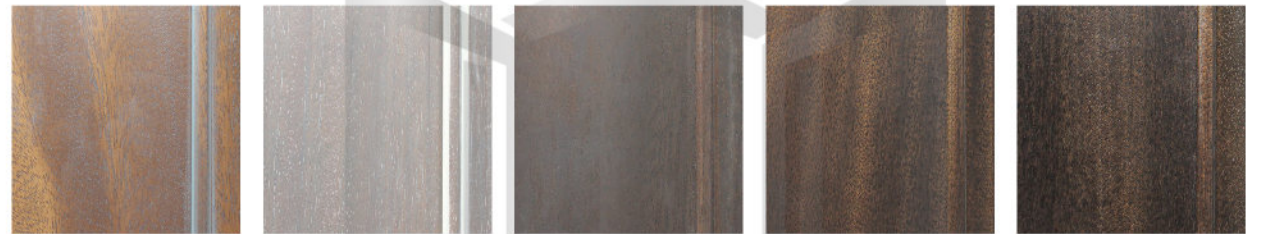

SLATE RIVER

DARK GLAZES

FALL RIVER HOPE MOUNTAIN LONGS PEAK EAGLE RIVER DYER MOUNTAIN

Sapele wood colors

RED GLAZES

SNAKE RIVER ANIMAS RIVER ROAN CREEK MAROON PEAK REDCLIFF MOUNTAIN

GRAY STAINS + GLAZES

BLUE RIVER GRAYS PEAK WINTER RYE FIG BLACKCURRANT