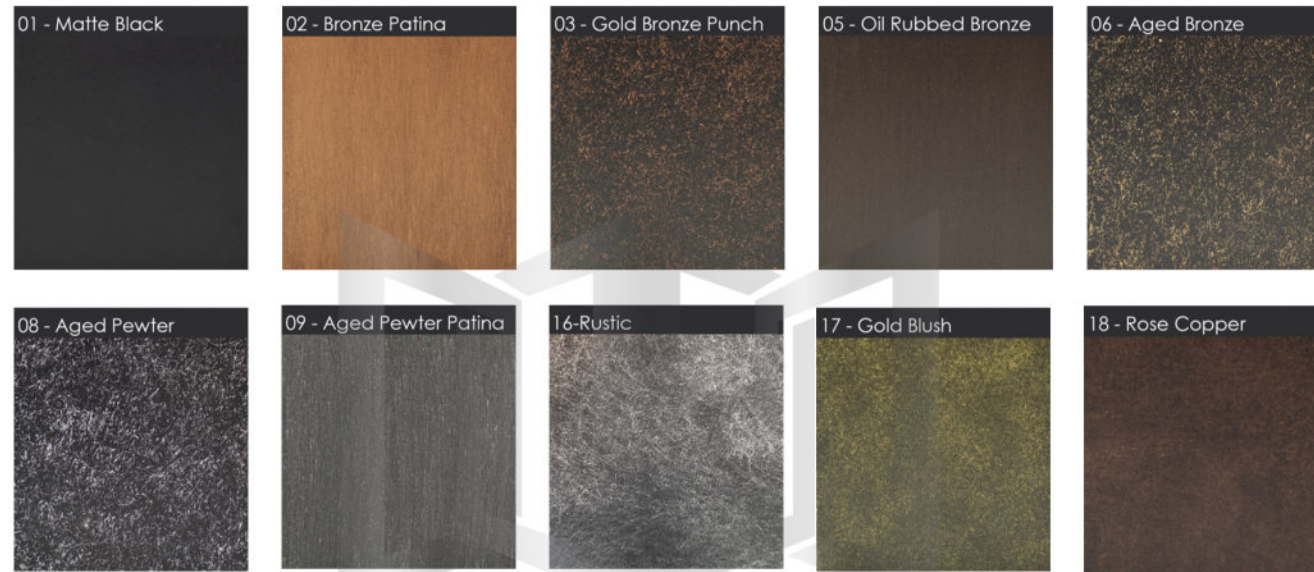

SLATE RIVER

DARK GLAZES

FALL RIVER HOPE MOUNTAIN LONGS PEAK EAGLE RIVER DYER MOUNTAIN

Walnut wood colors

RED GLAZES

SNAKE RIVER ANIMAS RIVER ROAN CREEK MAROON PEAK REDCLIFF MOUNTAIN

GRAY STAINS + GLAZES

BLUE RIVER GRAYS PEAK WINTER RYE FIG BLACKCURRANT

Wrought iron door

section details

Wrought iron door

front doors

Frame colors (standard wrought iron)

Door type

Wrought iron door

accessories