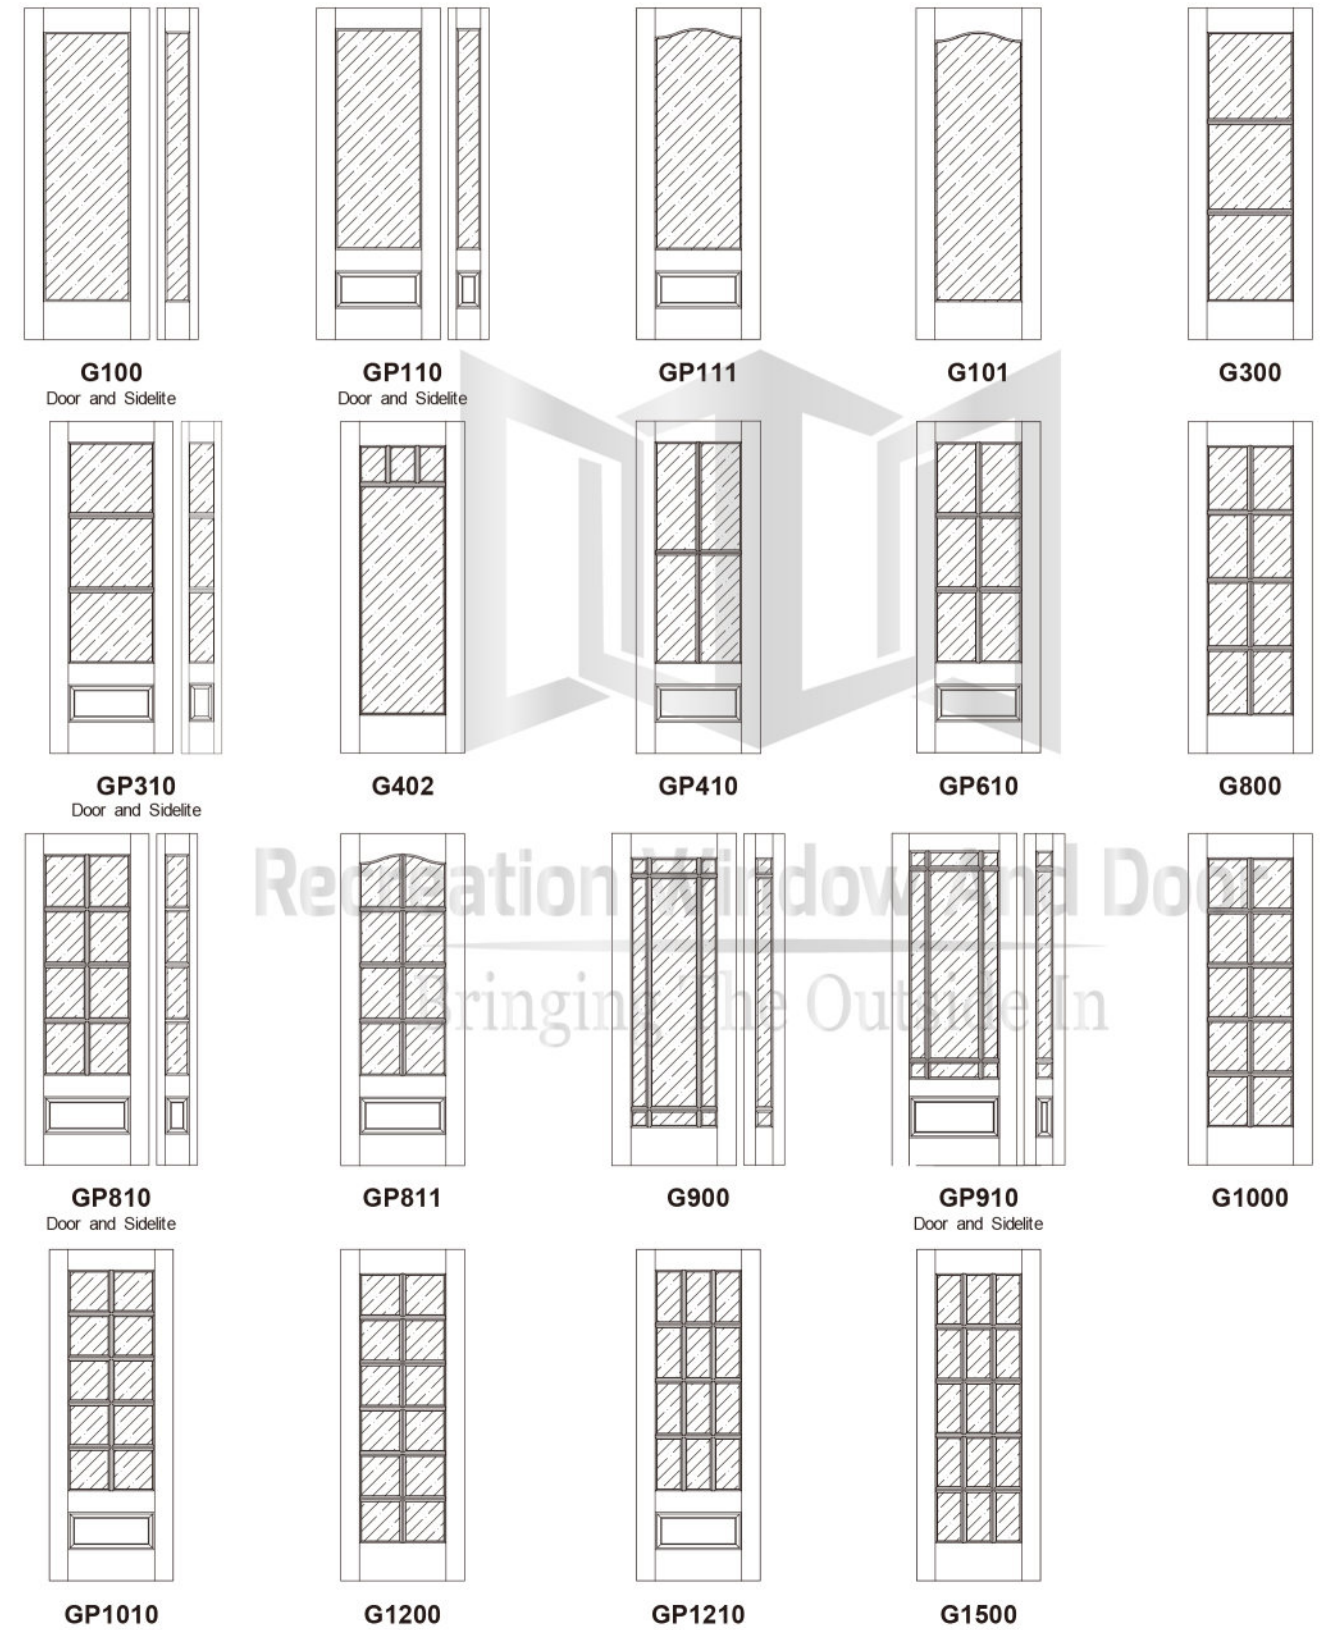

Wood front door

French designs