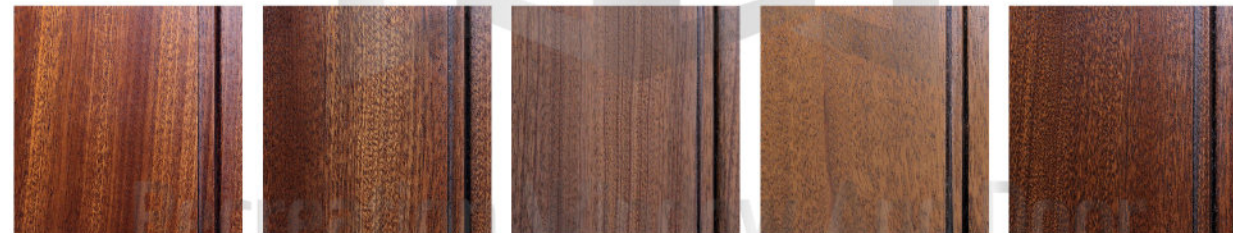

Recreation Window And Door
Bringing The Outside In

Sapele wood colors

STAINS

CLEAR HONEY CARAMEL CINNAMON MOCHA

COPPER CAJUN ESPRESSO

LIGHT GLAZES

YAMPA RIVER POUFRE RIVER GLACIER POINT GOLDEN HORN RIO GRANDE RIVER