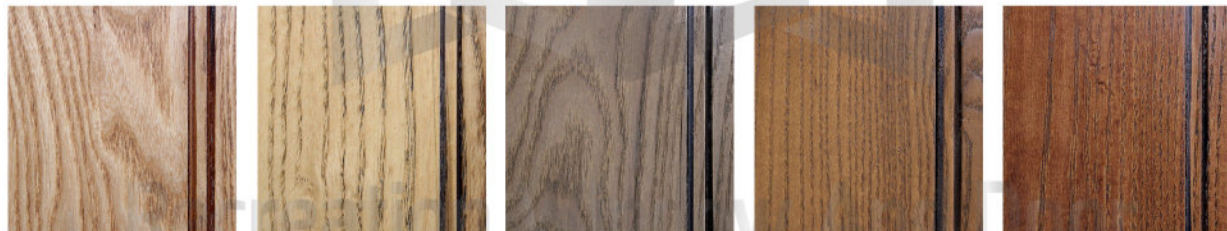

SW95

SW96

Ash wood colors

STAINS

CLEAR HONEY CARAMEL CINNAMON MOCHA

COPPER CAJUN ESPRESSO

LIGHT GLAZES

YAMPA RIVER POUFRE RIVER GLACIER POINT GOLDEN HORN RIO GRANDE RIVER