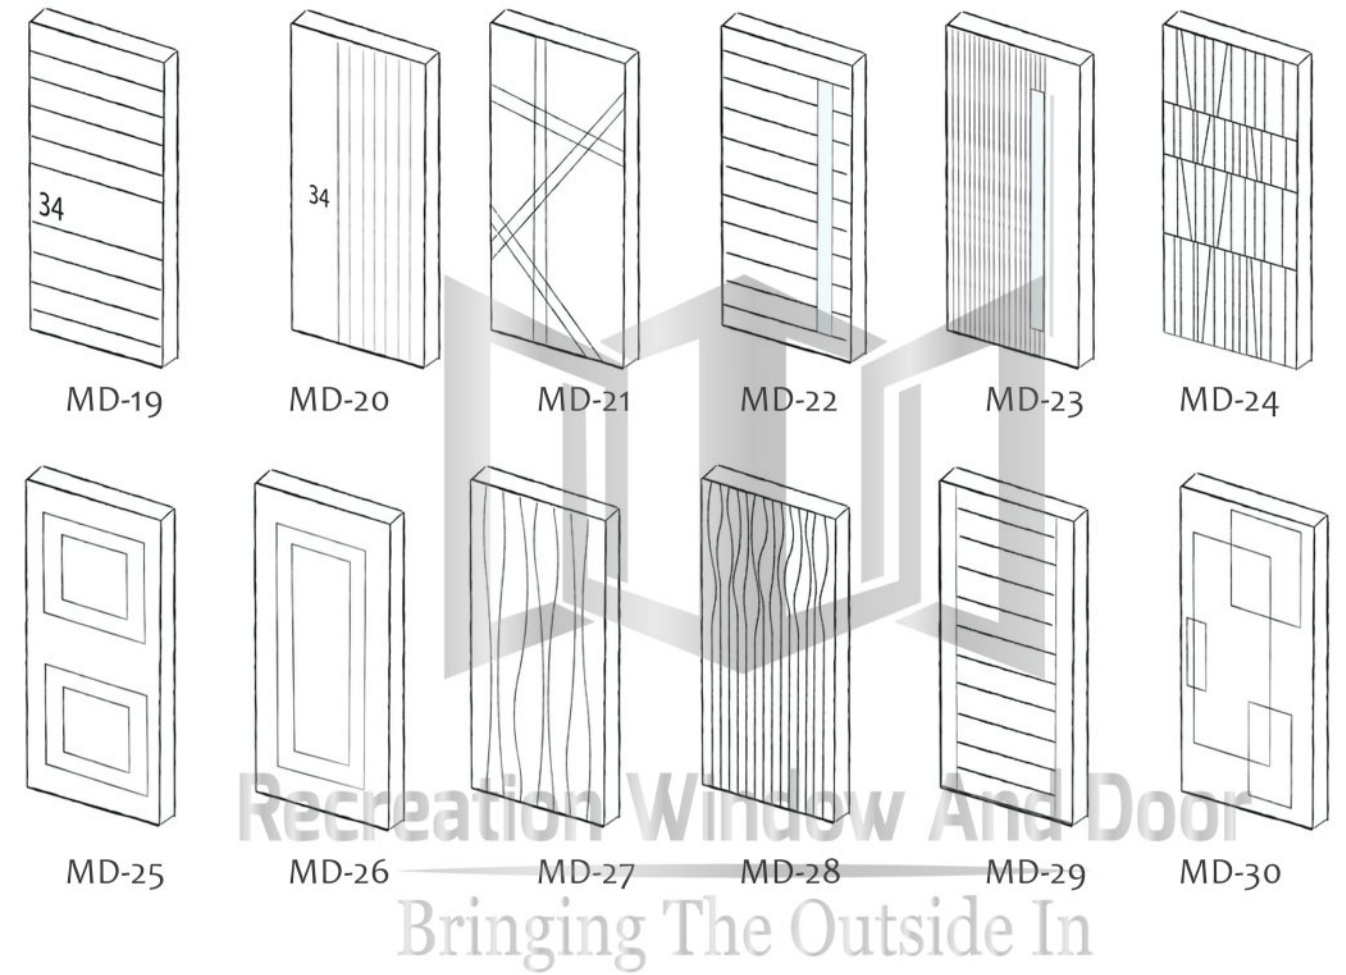

Solid wood timber front door section details

Recreation Window And Door

panel
Not glued or fastened to the frame, so it can expand and contract.

core
Made of engineered wood for maximum stability.

veneer
Thick slices of high-quality wood cover the core.

doors with wood side panels

doors with overhead glass panel(storylight)

doors with overhead wood panel

Solid timber

wood front doors

Door details

STANDARD FEATURES

- Door Jamb: solid timber wood
- Door panel thickness: 70mm
- Warranty : 5 years
- Maximum dimensions/sash:
 - Single panel width up to 2,000mm
 - width up to 3,000mm

Wood front door

modern designs

Wood front door

modern designs

Handles

accessories modern design

Stainless steel pull handles

- Height available: 500mm to 1,600mm