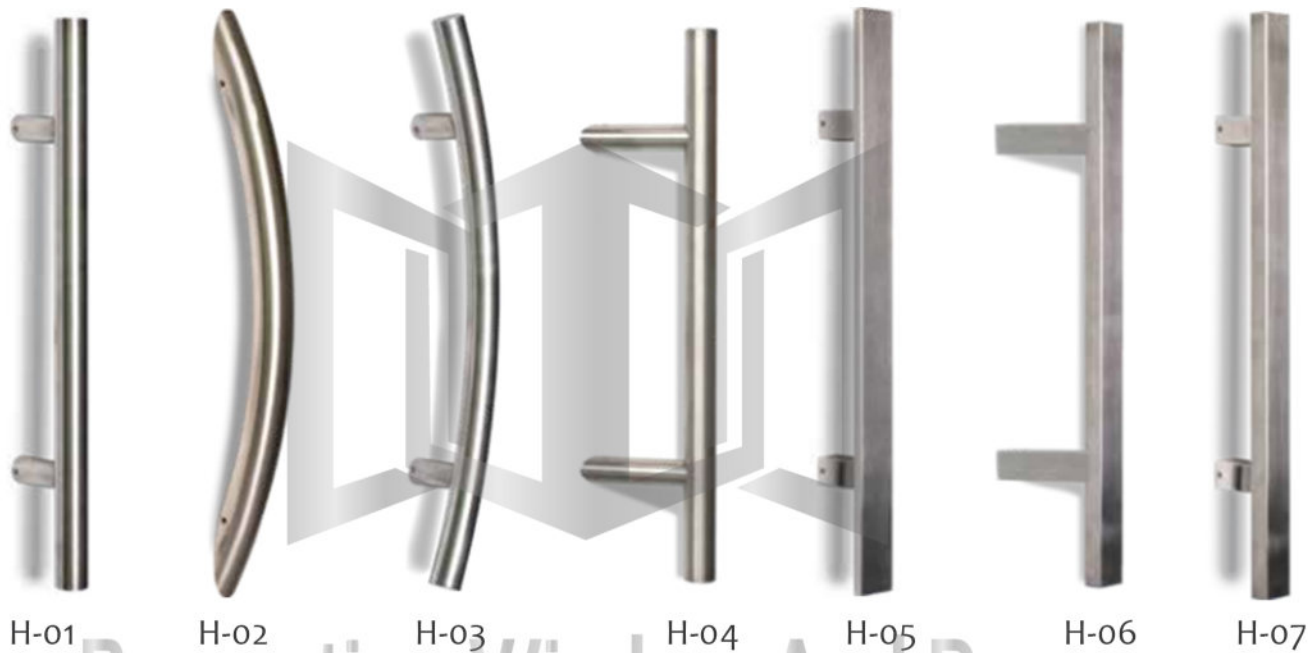

Wood front door

modern designs

Wood front door

modern designs

Handles

accessories modern design

Stainless steel pull handles

- Height available: 500mm to 1,600mm

H-01 H-02 H-03 H-04 H-05 H-06 H-07

Multi-point lock system

Floor hinge system

Recreation Window And Door

AT A GLANCE

Door spyhole is available in chrome or brass

Key cylinders

You can choose from two stainless steel Key cylinders.