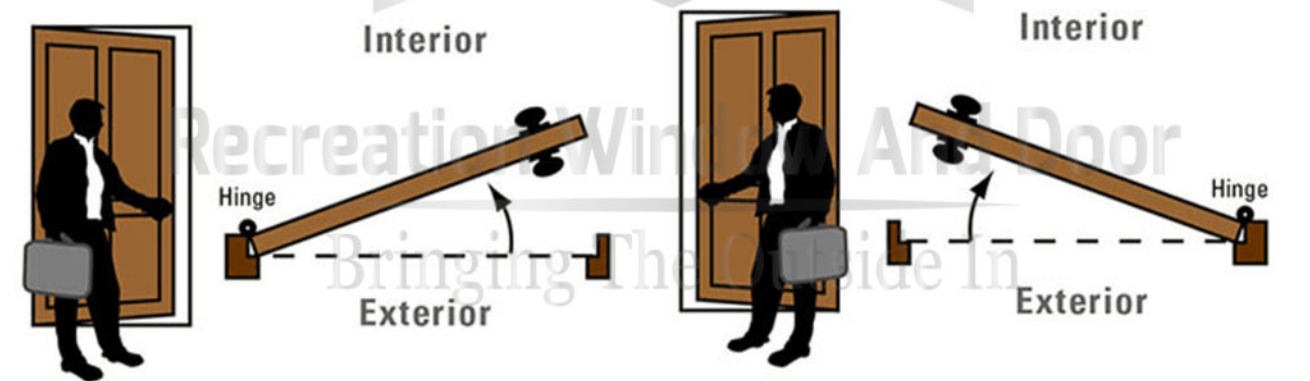

The Benefit of Operable Glass

Our standard iron entry doors are equipped with interior glass panels that open independently from the doors. You can open the window of the door and air will come through.

Wrought iron door details

Left Hand Outswing

If you are standing at the door to a building, you PULL the door to enter and the hinges are on the left hand side, then the door is LEFT-HANDED OUTSWING.

Right Hand Outswing

If you are standing at the door to a building, you PULL the door to enter and the hinges are on the right hand side, then the door is RIGHT-HANDED OUTSWING.

Left Hand Inswing

If you are standing outside of the building, you PUSH the door to enter the house and the hinges are located on the left hand side, then the door is LEFT-HANDED INSWING.

Right Hand Inswing

If you are standing outside of a building, you PUSH the door to enter the house and the hinges are located on the right-hand side, then the door is RIGHT-HANDED INSWING.

Wrought iron door
standard designs