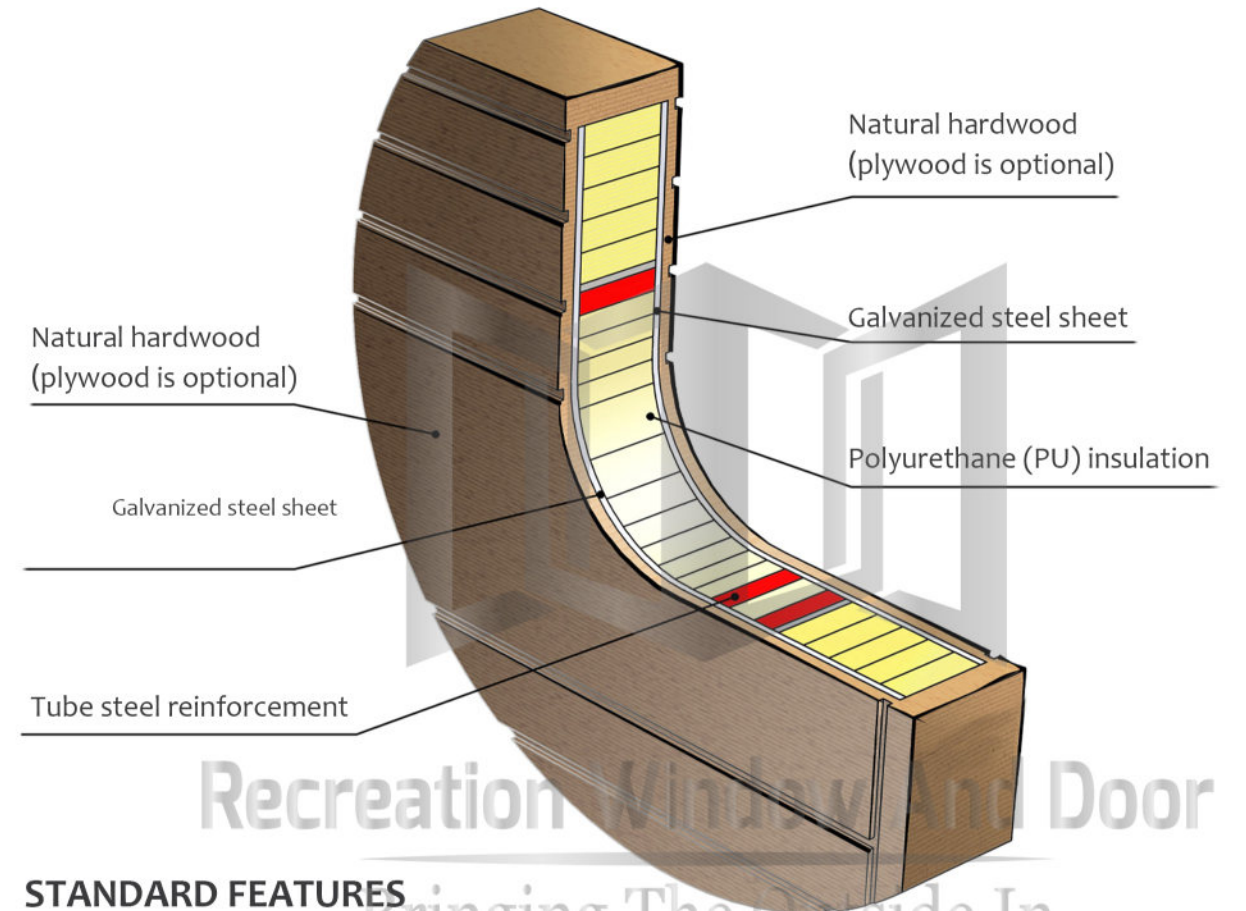

Solid wood timber front door section details

Recreation Window And Door

panel
Not glued or fastened to the frame, so it can expand and contract.

core
Made of engineered wood for maximum stability.

veneer
Thick slices of high-quality wood cover the core.

doors with wood side panels

doors with overhead glass panel(storylight)

doors with overhead wood panel

Solid timber

wood front doors

Door details

STANDARD FEATURES

- Door Jamb: solid timber wood
- Door panel thickness: 70mm
- Warranty : 5 years
- Maximum dimensions/sash:
 - Single panel width up to 2,000mm
 - width up to 3,000mm

Wood front door

modern designs

Wood front door

modern designs

Handles

accessories modern design

Stainless steel pull handles

- Height available: 500mm to 1,600mm