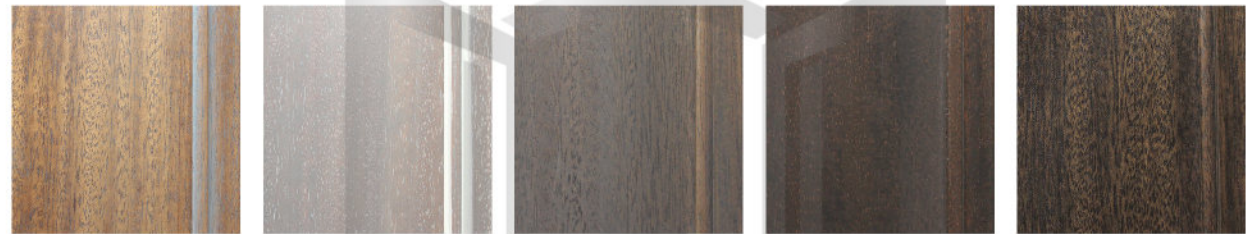

SLATE RIVER

DARK GLAZES

FALL RIVER HOPE MOUNTAIN LONGS PEAK EAGLE RIVER DYER MOUNTAIN

Mahogany wood colors

RED GLAZES

SNAKE RIVER ANIMAS RIVER ROAN CREEK MAROON PEAK REDCLIFF MOUNTAIN

GRAY STAINS + GLAZES

BLUE RIVER GRAYS PEAK WINTER RYE FIG BLACKCURRANT