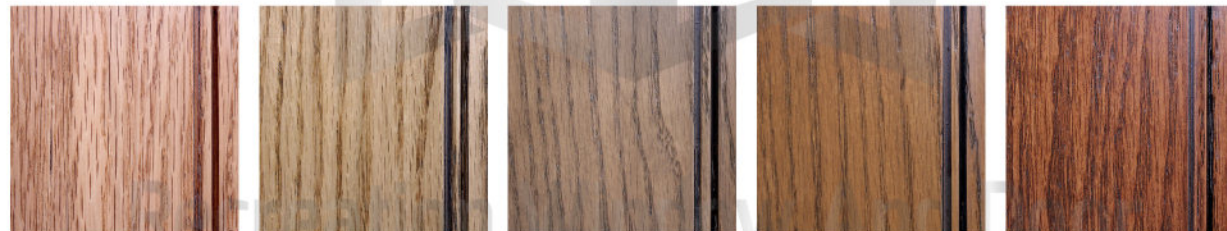

LIGHT GLAZES

YAMPA RIVER POUDRE RIVER GLACIER POINT GOLDEN HORN RIO GRANDE RIVER