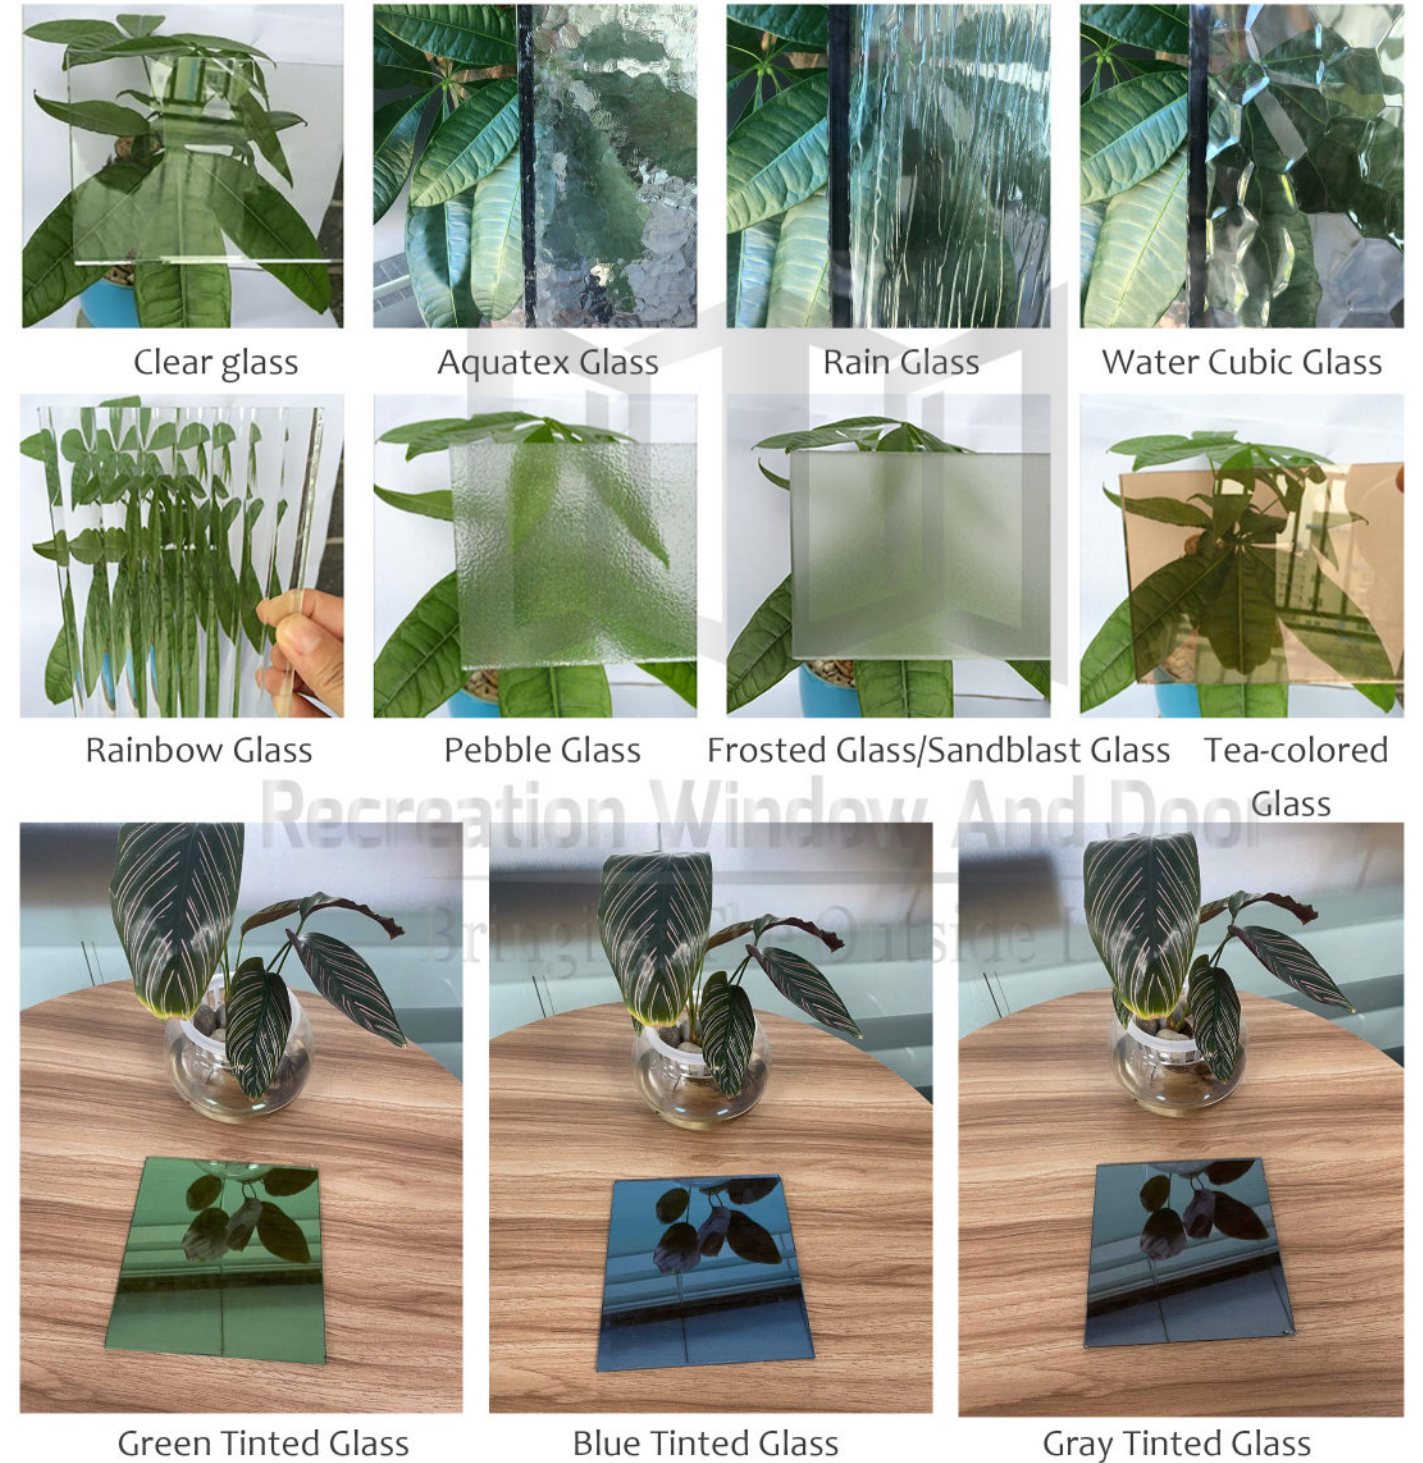

Glass options

Handle accessories

Handle & Lock Set Options (Classical)

Recreation Window And Door
Bringing The Outside In

Handle accessories

Handle & Lock Set Options (Rustic)

Recreation Window And Door
Bringing The Outside In