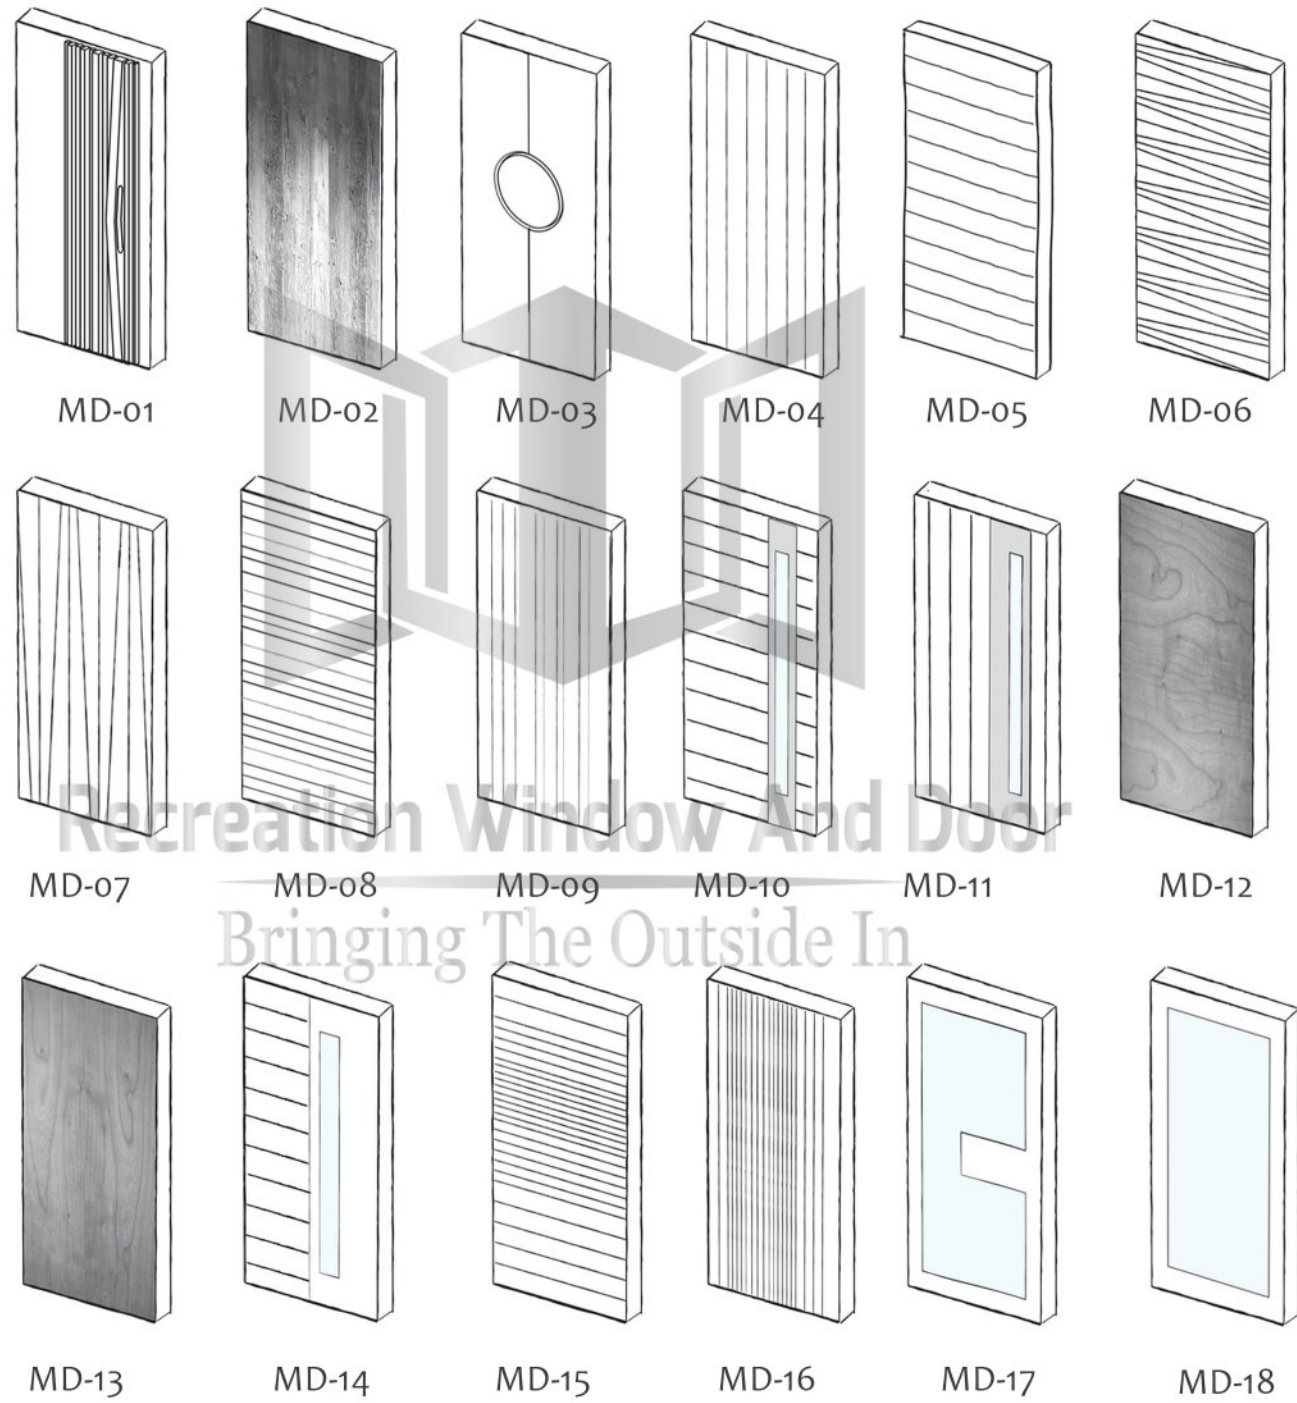

Wood front door

modern designs